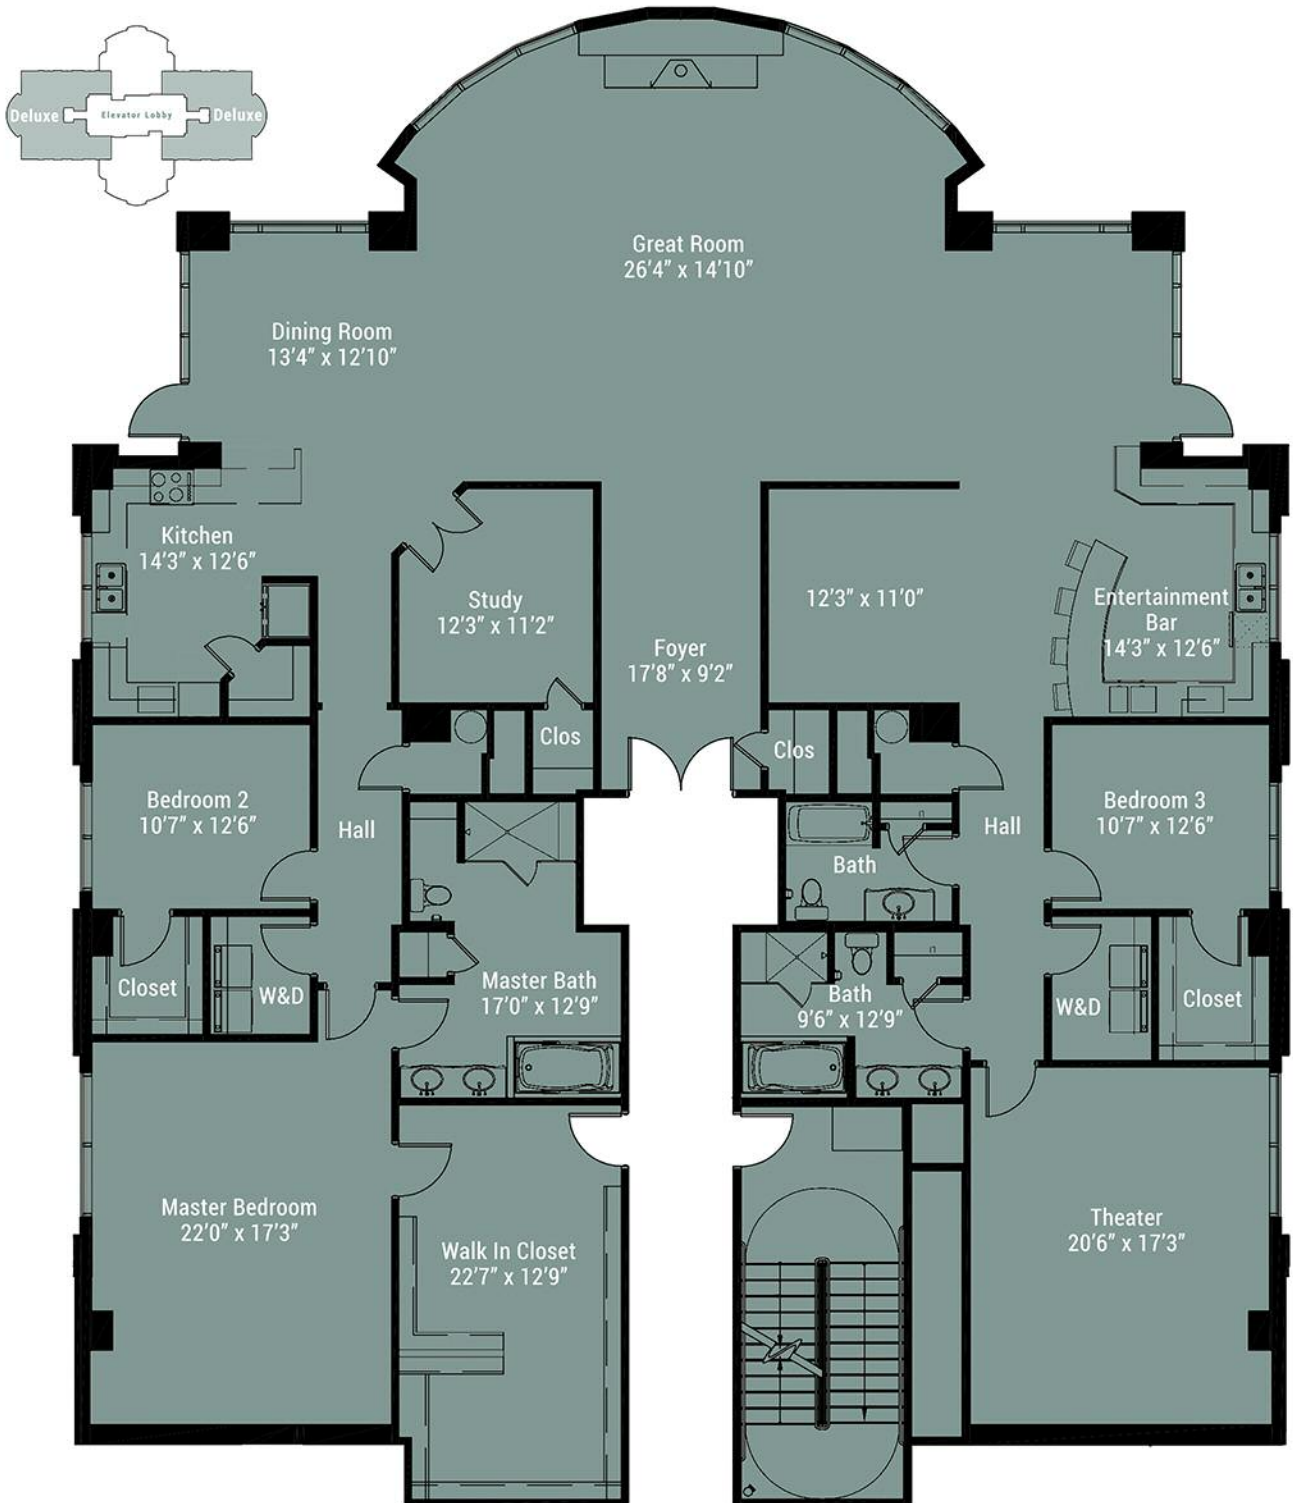

THE STRETTFORD
AT THE CASCADES

DELUXE

4214 Square Feet

TheNewStretford.com

All floorplans and dimensions are estimates. Specifications, features, amenities and prices are subject to change or modification without notice. Please see Sales Agent for details.