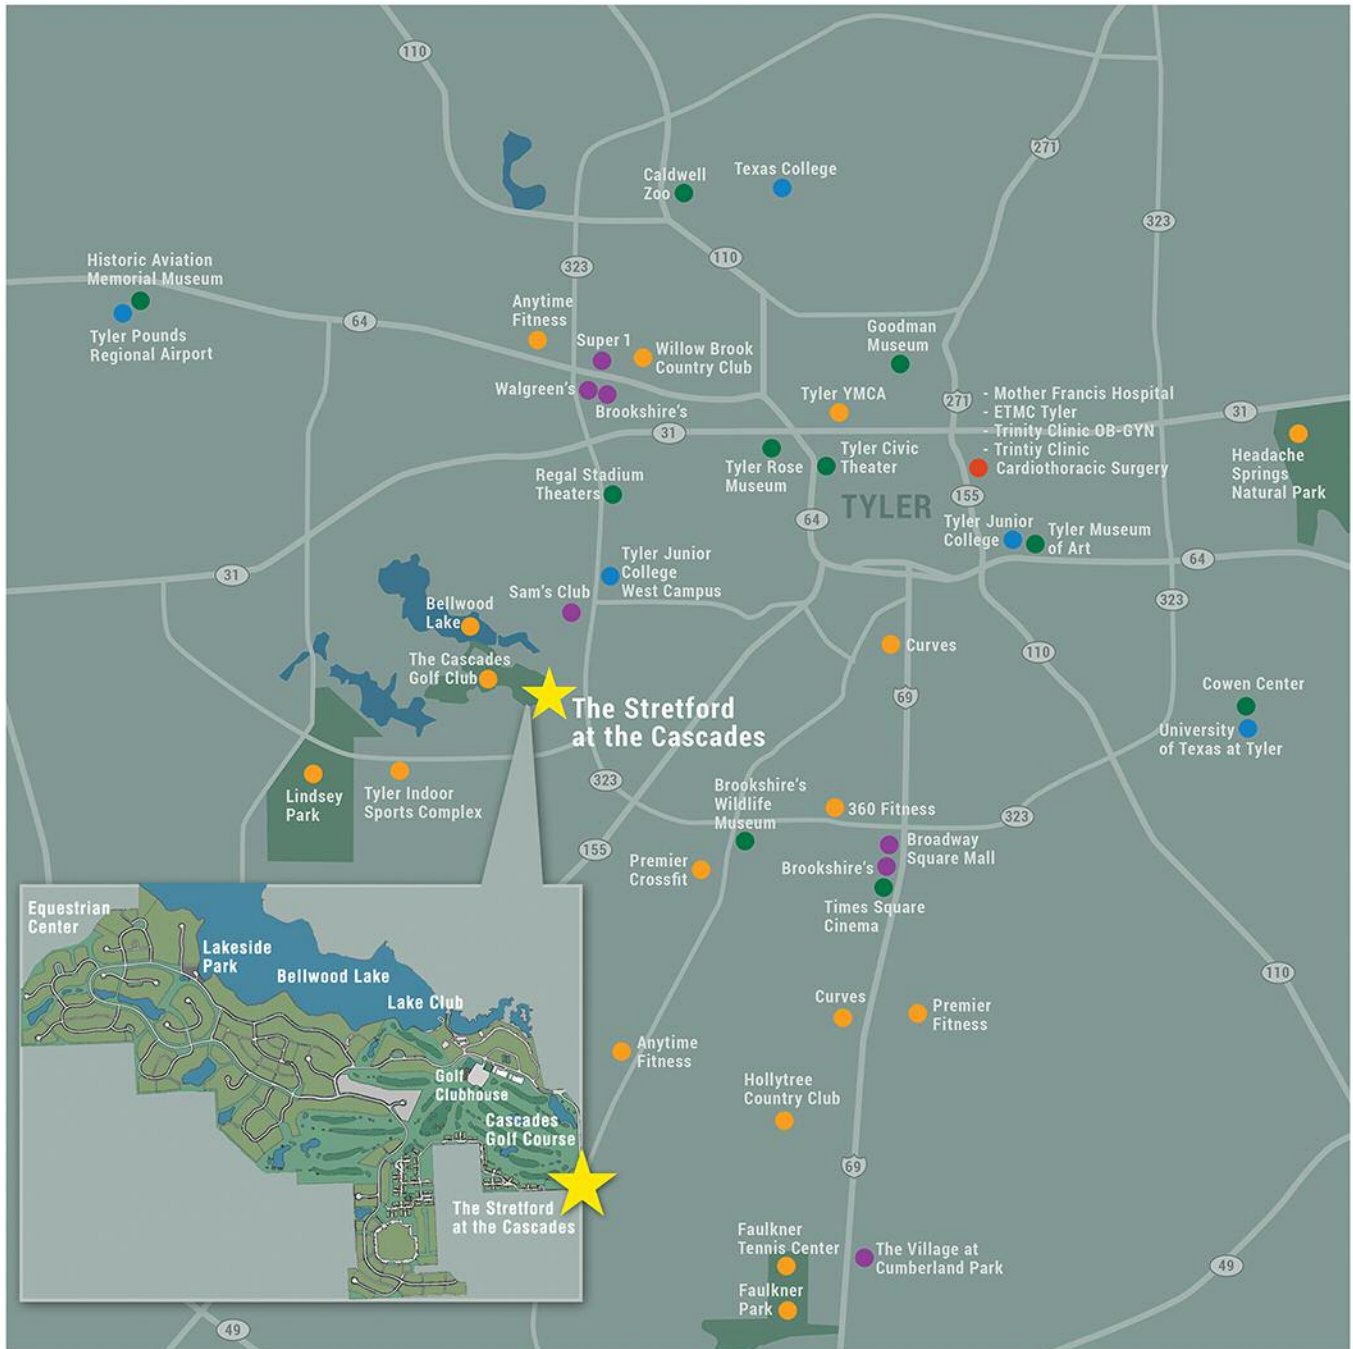

THE STRETORD
AT THE CASCADES

COMMUNITY POINTS OF INTEREST

TheNewStretford.com

All floorplans and dimensions are estimates. Specifications, features, amenities and prices are subject to change or modification without notice. Please see Sales Agent for details.