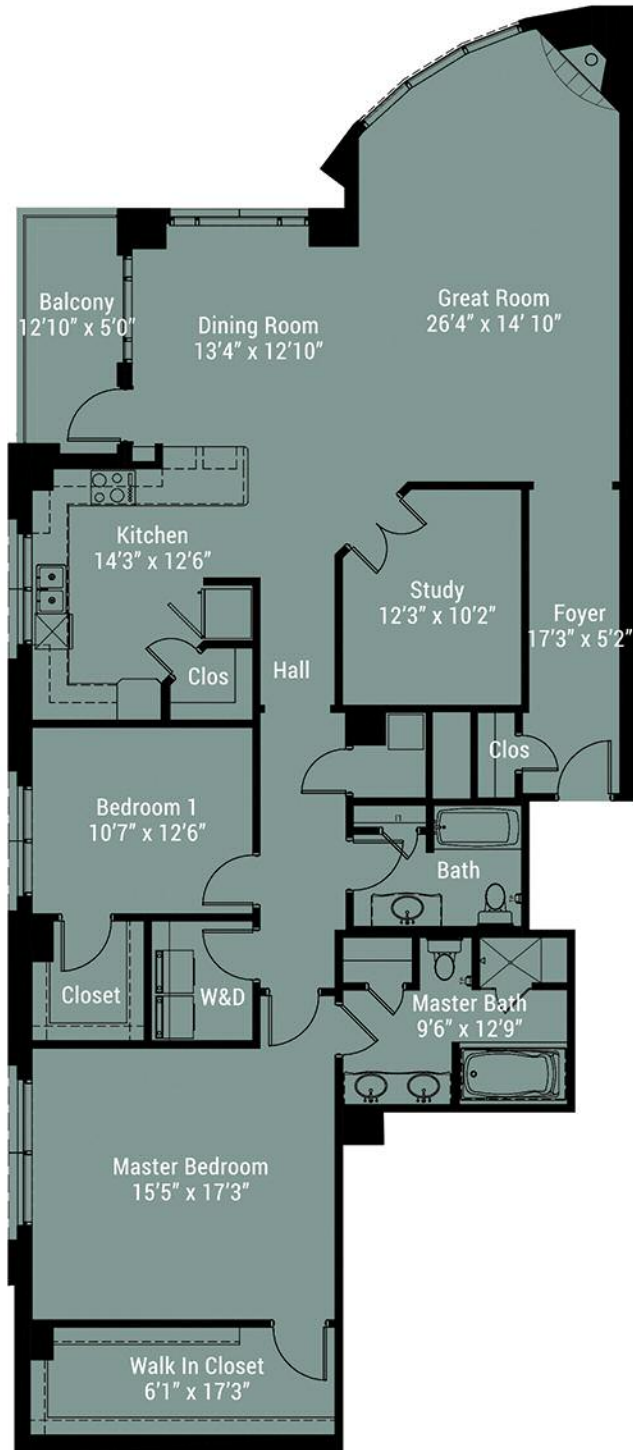

THE STRETTFORD
AT THE CASCADES

UNIT A

1962 - 2073 Square Feet

TheNewStretford.com

All floorplans and dimensions are estimates. Specifications, features, amenities and prices are subject to change or modification without notice. Please see Sales Agent for details.