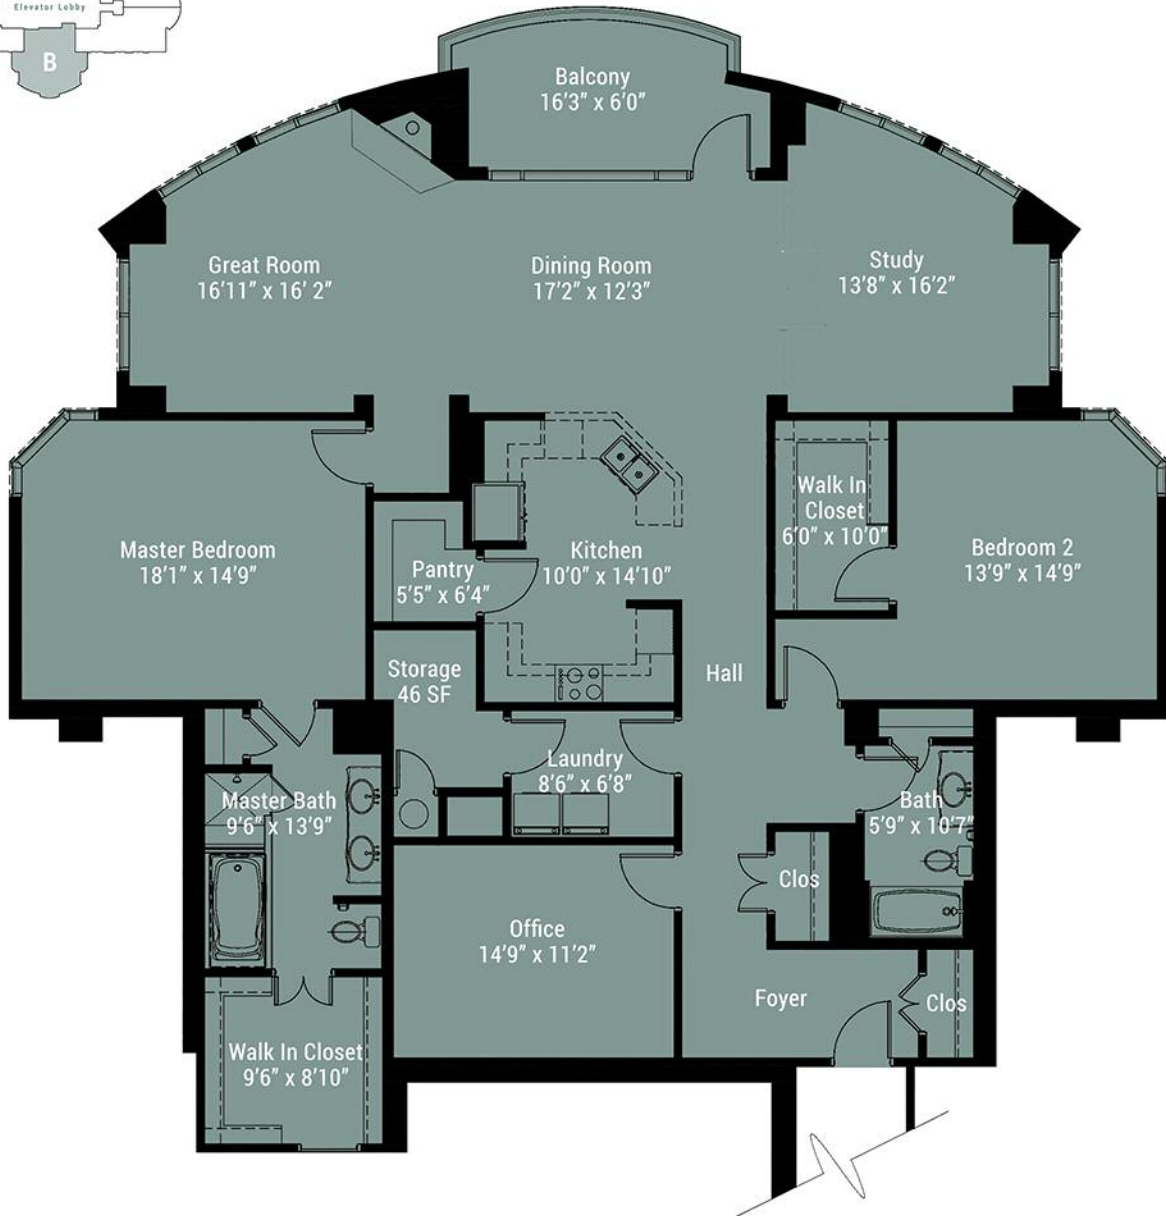

THE STRETFORD
AT THE CASCADES

UNIT B

2326 - 2,339 Square Feet

TheNewStretford.com

All floorplans and dimensions are estimates. Specifications, features, amenities and prices are subject to change or modification without notice. Please see Sales Agent for details.